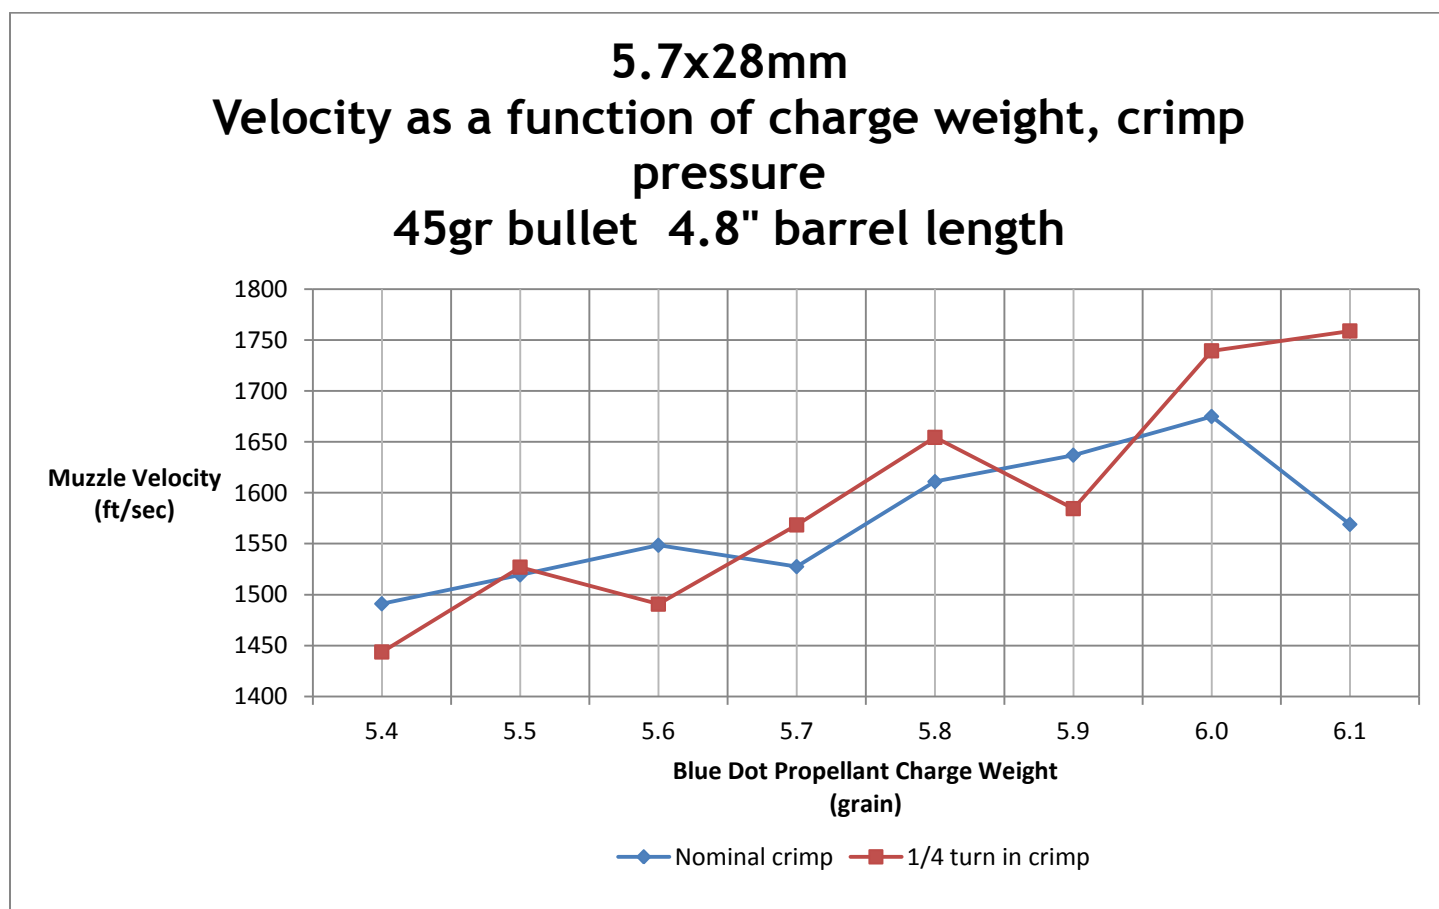

Brass Fetcher Ballistic Testing

Exterior Ballistics • Terminal Ballistics

www.BrassFetcher.com

5.7x28mm Load Data

45gr bullet

4.8" barrel length

Blue Dot propellant, CCI 500 primers, 1.550" cartridge overall length

An RCBS 5.7x28mm die set was used for the handloading, where 'nominal crimp' is the setup of the dies per the included instructions and ¼ turn in is ¼ rotation of the seating die towards the cartridge case.